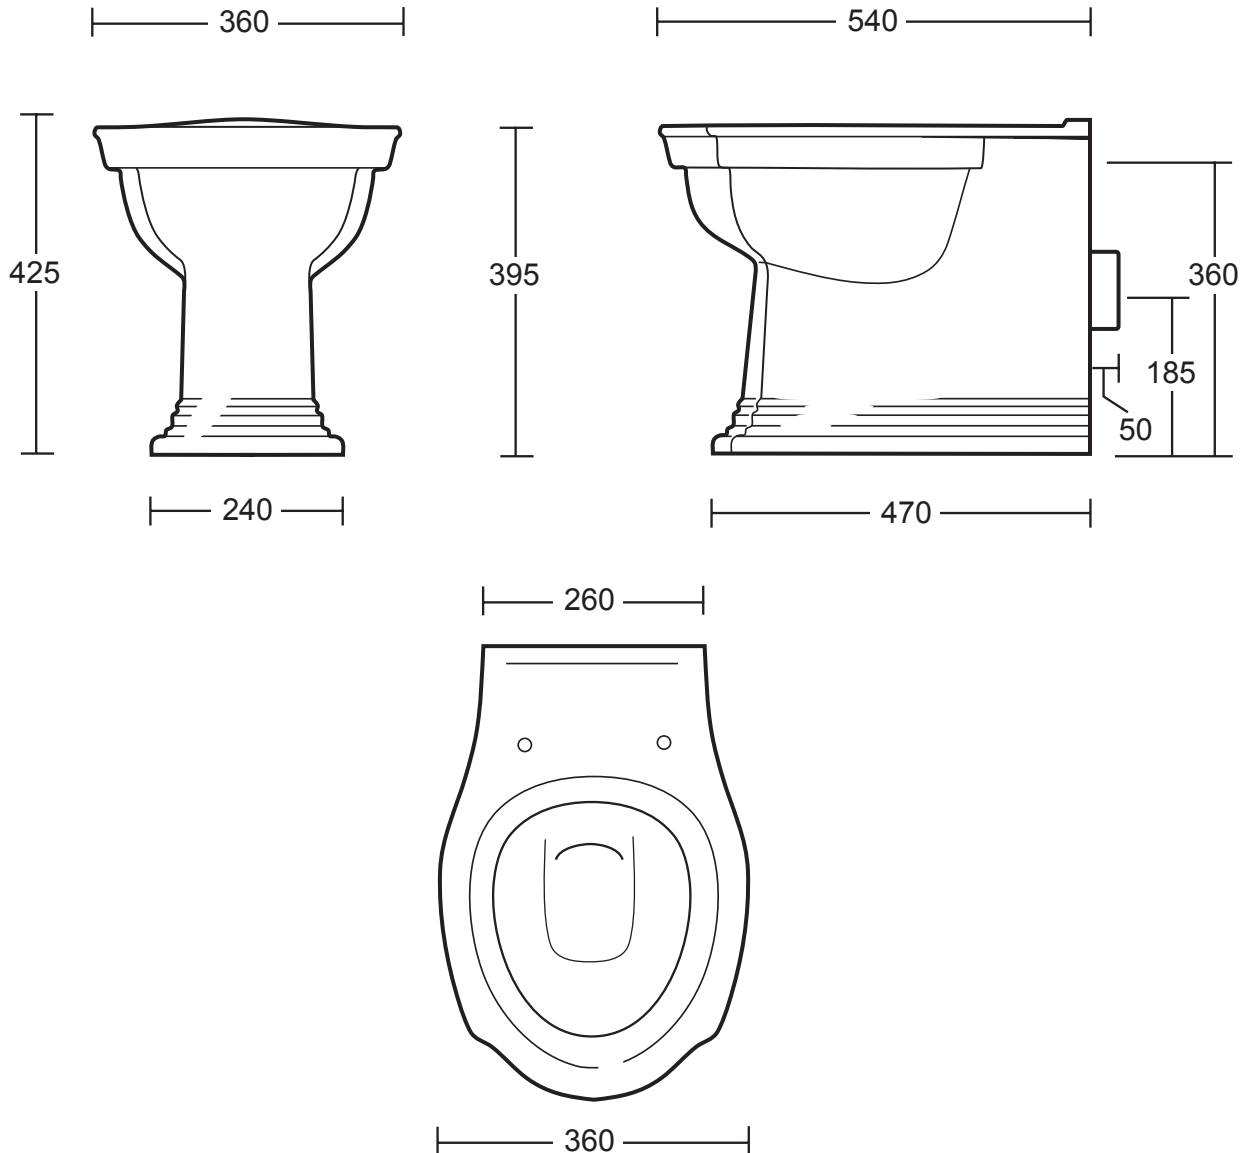

Ceramic Collection	
Westminster	Back to wall pan with concealed cistern & extended lever

We recommend that all products are purchased with the assistance of a specialist bathroom retailer and always installed by an experienced installer who is a member of a recognized association. All sizes quoted are nominal: items may vary by plus or minus 2% against the figures quoted. When planning installations where dimensions are critical, it is essential that the space allowed for individual items is physically checked. Imperial Bathrooms can not be held liable for any costs associated with items not fitting in any given area. The contents of this statement are based on information correct at the time of publication. We reserve the right to make alterations and changes in product characteristics, fixing, packaging, operation etc at any time without notice.