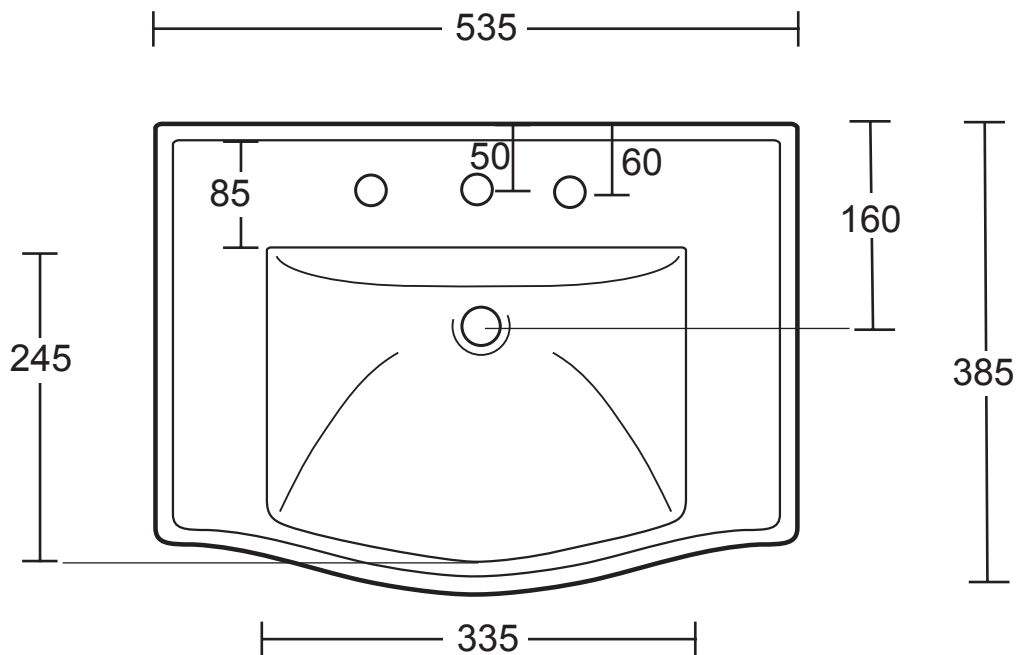

Ceramic Collection	
Westminster	Cloak basin

-Not suitable for Pedestal

-Bowl depth from overflow 105mm

-Fischer bolt wall fixing kit included

Please note: Tap hole spacing on the two and three hole versions are 200mm

We recommend that all products are purchased with the assistance of a specialist bathroom retailer and always installed by an experienced installer who is a member of a recognized association. All sizes quoted are nominal: items may vary by plus or minus 2% against the figures quoted. When planning installations where dimensions are critical, it is essential that the space allowed for individual items is physically checked. Imperial Bathrooms can not be held liable for any costs associated with items not fitting in any given area. The contents of this statement are based on information correct at the time of publication. We reserve the right to make alterations and changes in product characteristics, fixing, packaging, operation etc at any time without notice.