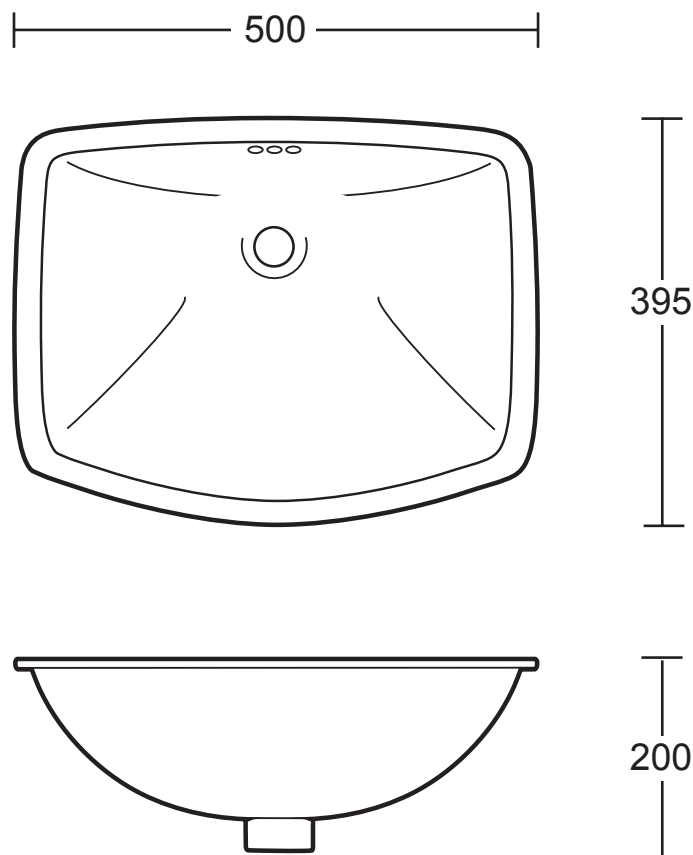

| Ceramic Collection | |
|--------------------|------------------|
| Westminster | Underslung basin |

- Cut-out template and fixing clips included

We recommend that all products are purchased with the assistance of a specialist bathroom retailer and always installed by an experienced installer who is a member of a recognized association. All sizes quoted are nominal: items may vary by plus or minus 2% against the figures quoted. When planning installations where dimensions are critical, it is essential that the space allowed for individual items is physically checked. Imperial Bathrooms can not be held liable for any costs associated with items not fitting in any given area. The contents of this statement are based on information correct at the time of publication. We reserve the right to make alterations and changes in product characteristics, fixing, packaging, operation etc at any time without notice.