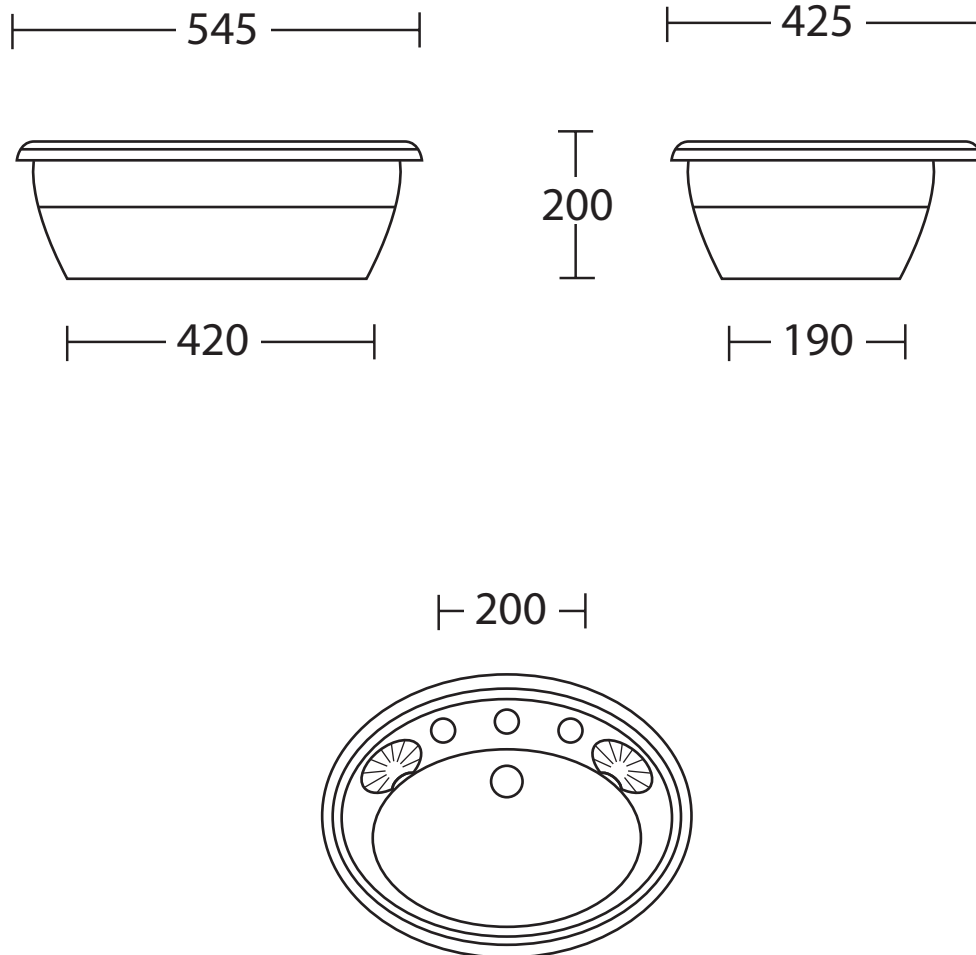

Ceramic Collection	
Oxford	Inset basin (1, 2 or 3 tap holes)

We recommend that all products are purchased with the assistance of a specialist bathroom retailer and always installed by an experienced installer who is a member of a recognized association. All sizes quoted are nominal: items may vary by plus or minus 2% against the figures quoted. When planning installations where dimensions are critical, it is essential that the space allowed for individual items is physically checked. Imperial Bathrooms can not be held liable for any costs associated with items not fitting in any given area. The contents of this statement are based on information correct at the time of publication. We reserve the right to make alterations and changes in product characteristics, fixing, packaging, operation etc at any time without notice.