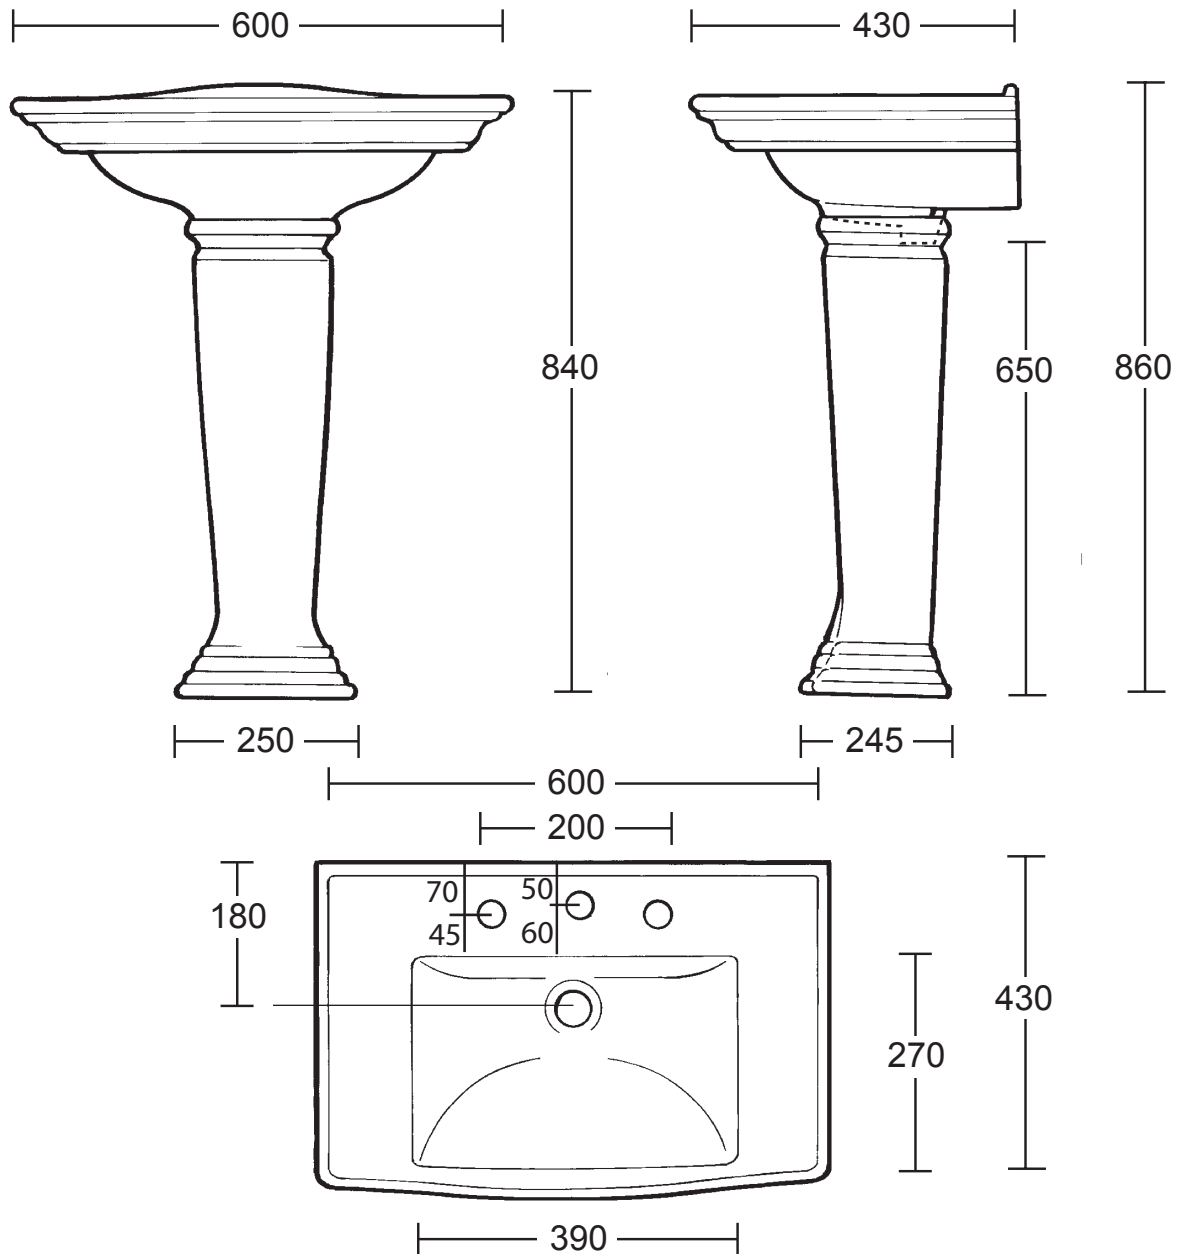

Ceramic Collection	
Westminster	Medium basin

Bowl Depth From Overflow to Waste = 120mm  
 Basin Fixed To Wall By Use Of Fischer Bolts (Included)

We recommend that all products are purchased with the assistance of a specialist bathroom retailer and always installed by an experienced installer who is a member of a recognized association. All sizes quoted are nominal: items may vary by plus or minus 2% against the figures quoted. When planning installations where dimensions are critical, it is essential that the space allowed for individual items is physically checked. Imperial Bathrooms can not be held liable for any costs associated with items not fitting in any given area. The contents of this statement are based on information correct at the time of publication. We reserve the right to make alterations and changes in product characteristics, fixing, packaging, operation etc at any time without notice.