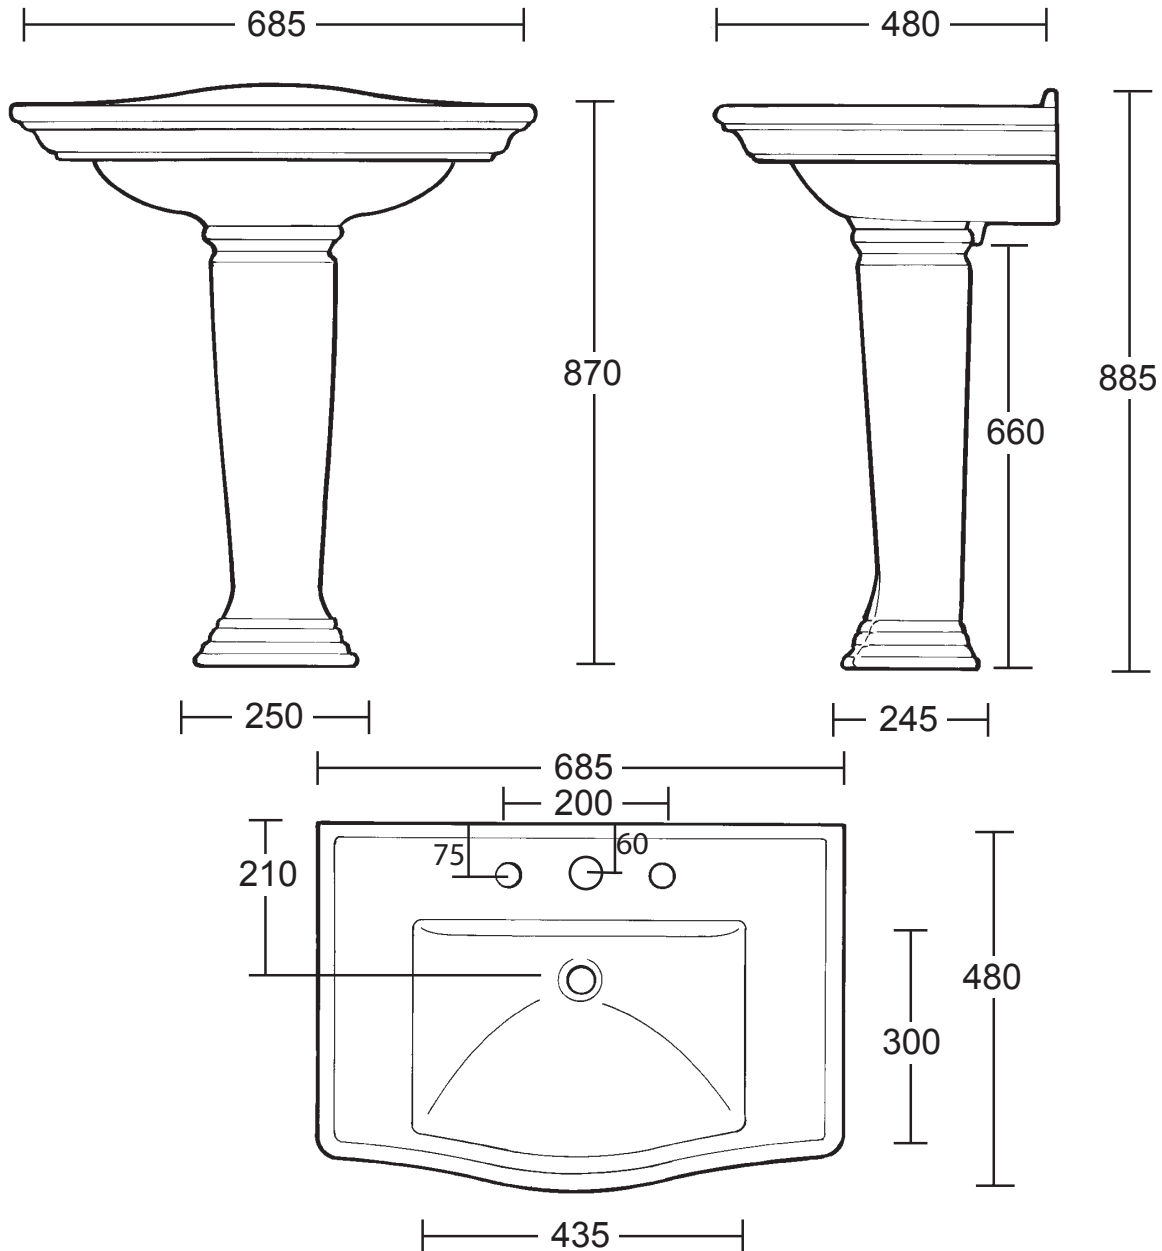

Ceramic Collection	
Westminster	Large basin

Bowl Depth From Overflow to Waste = 120mm
 Basin Fixed To Wall By Use Of Fischer Bolts (Included)

We recommend that all products are purchased with the assistance of a specialist bathroom retailer and always installed by an experienced installer who is a member of a recognized association. All sizes quoted are nominal: items may vary by plus or minus 2% against the figures quoted. When planning installations where dimensions are critical, it is essential that the space allowed for individual items is physically checked. Imperial Bathrooms can not be held liable for any costs associated with items not fitting in any given area. The contents of this statement are based on information correct at the time of publication. We reserve the right to make alterations and changes in product characteristics, fixing, packaging, operation etc at any time without notice.