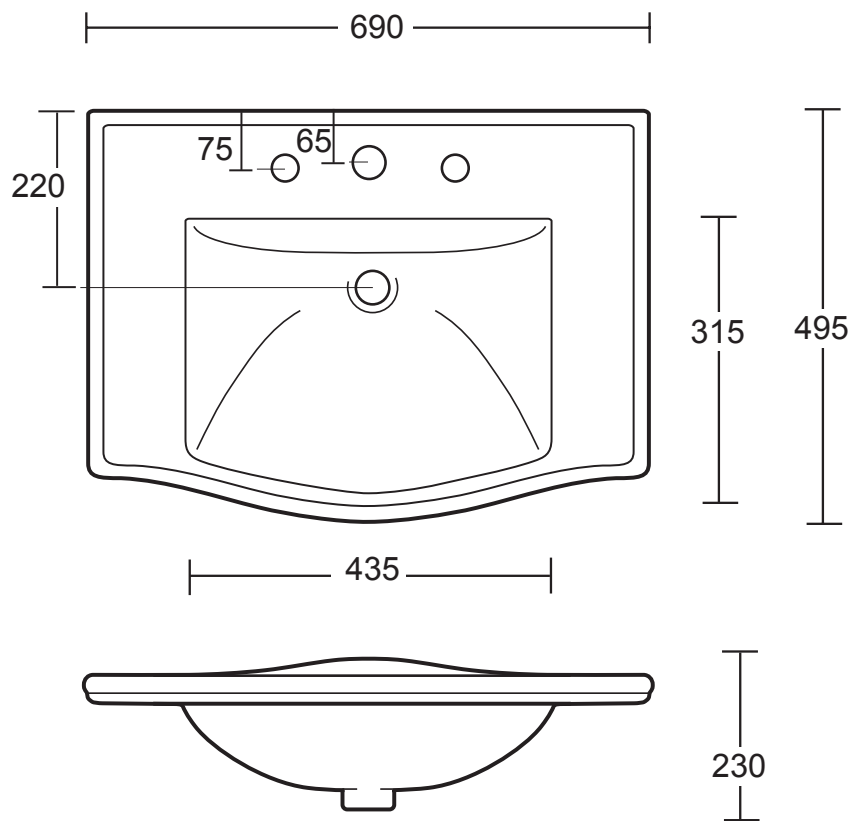

Ceramic Collection	
Westminster	Slab basin

Bowl Depth From Overflow to Waste = 120mm

We recommend that all products are purchased with the assistance of a specialist bathroom retailer and always installed by an experienced installer who is a member of a recognized association. All sizes quoted are nominal: items may vary by plus or minus 2% against the figures quoted. When planning installations where dimensions are critical, it is essential that the space allowed for individual items is physically checked. Imperial Bathrooms can not be held liable for any costs associated with items not fitting in any given area. The contents of this statement are based on information correct at the time of publication. We reserve the right to make alterations and changes in product characteristics, fixing, packaging, operation etc at any time without notice.