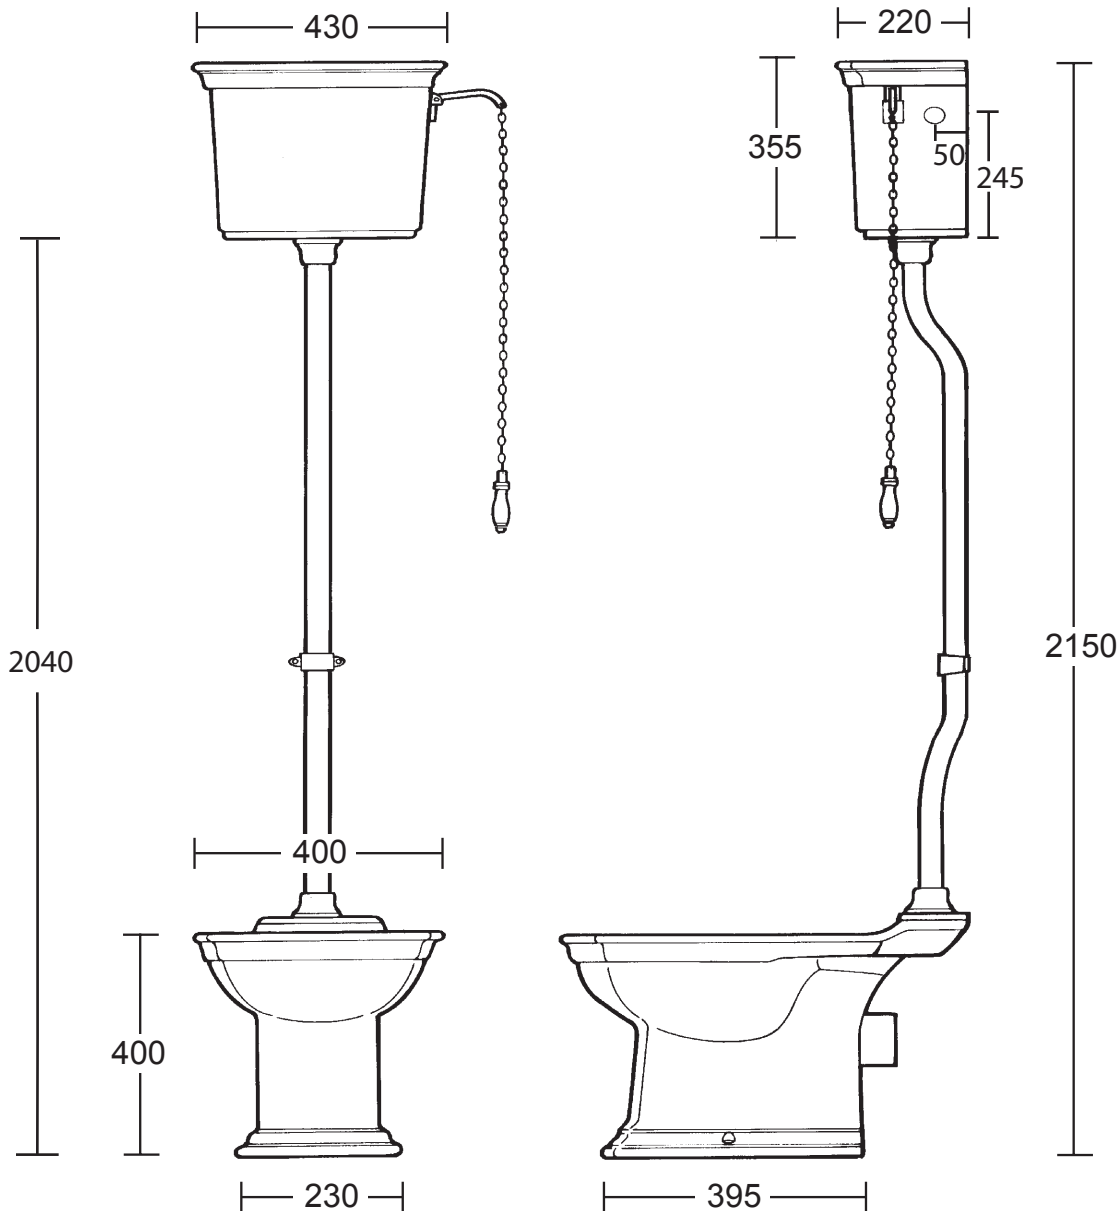

Ceramic Collection	
Westminster	Pan & high level cistern

We recommend that all products are purchased with the assistance of a specialist bathroom retailer and always installed by an experienced installer who is a member of a recognized association. All sizes quoted are nominal: items may vary by plus or minus 2% against the figures quoted. When planning installations where dimensions are critical, it is essential that the space allowed for individual items is physically checked. Imperial Bathrooms can not be held liable for any costs associated with items not fitting in any given area. The contents of this statement are based on information correct at the time of publication. We reserve the right to make alterations and changes in product characteristics, fixing, packaging, operation etc at any time without notice.