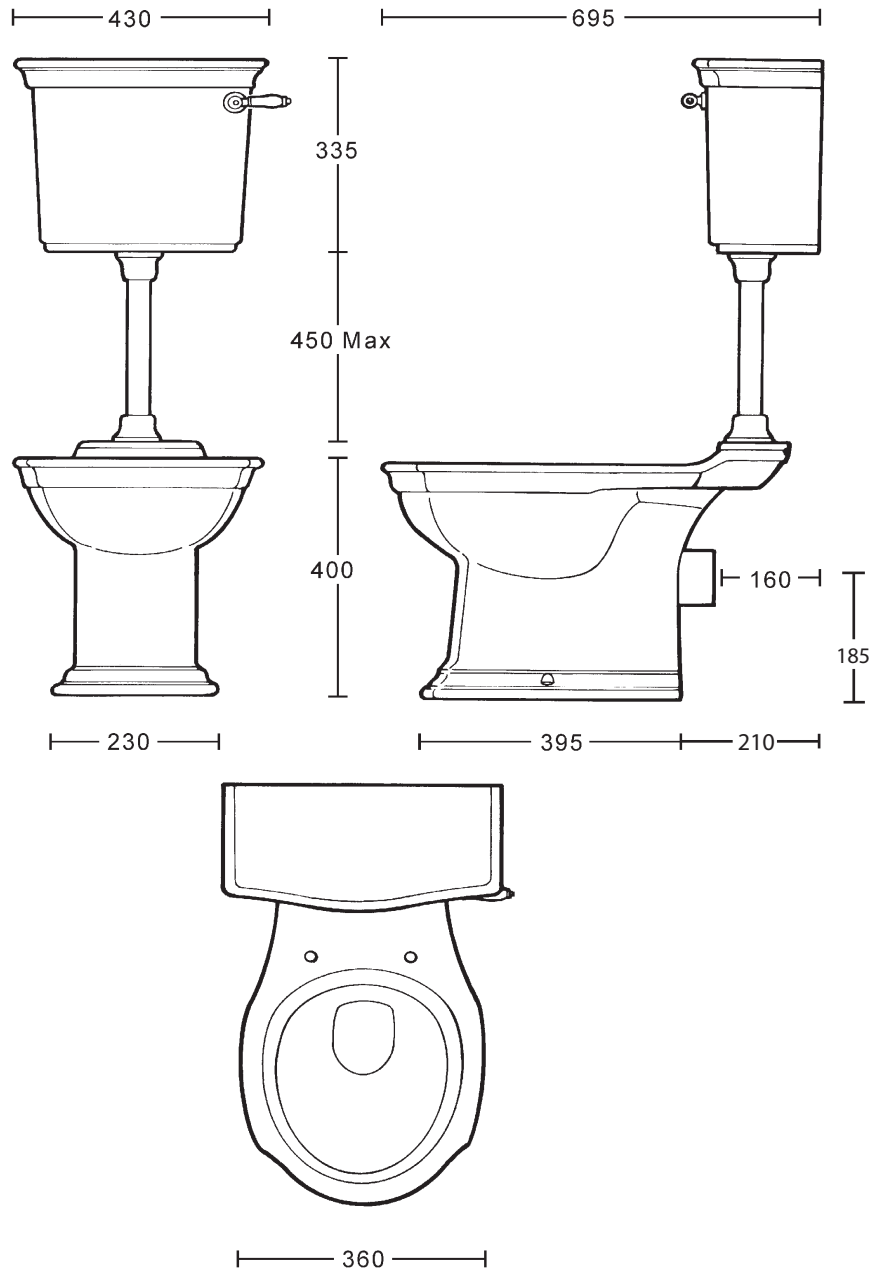

Ceramic Collection	
Westminster	Pan & low level cistern (Lever only)

We recommend that all products are purchased with the assistance of a specialist bathroom retailer and always installed by an experienced installer who is a member of a recognized association. All sizes quoted are nominal: items may vary by plus or minus 2% against the figures quoted. When planning installations where dimensions are critical, it is essential that the space allowed for individual items is physically checked. Imperial Bathrooms can not be held liable for any costs associated with items not fitting in any given area. The contents of this statement are based on information correct at the time of publication. We reserve the right to make alterations and changes in product characteristics, fixing, packaging, operation etc at any time without notice.