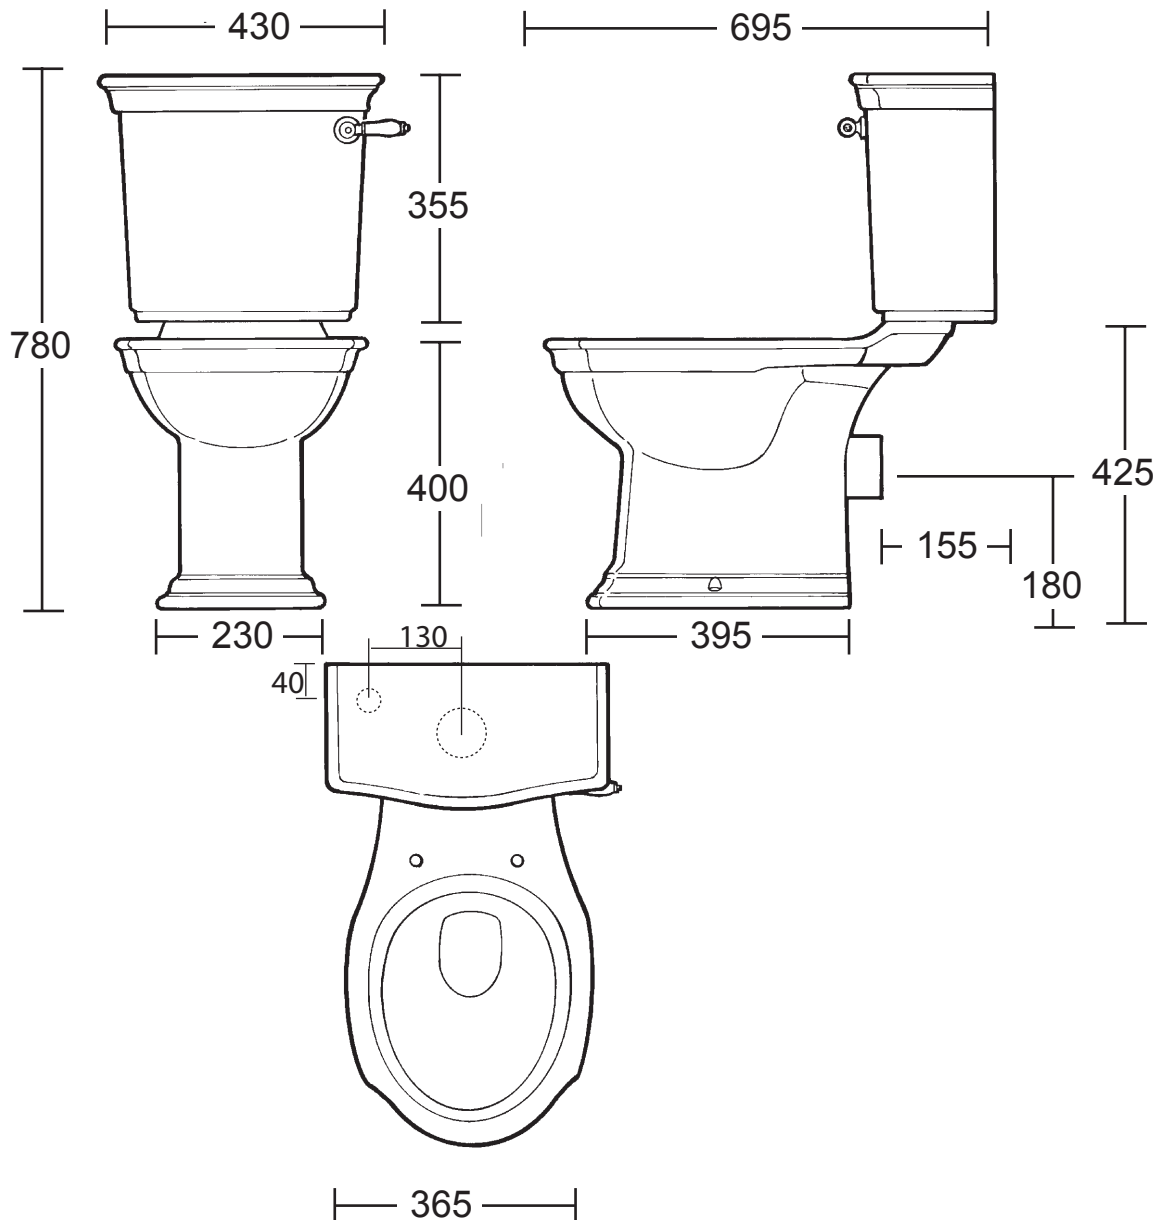

Ceramic Collection	
Westminster	Close coupled pan & cistern

We recommend that all products are purchased with the assistance of a specialist bathroom retailer and always installed by an experienced installer who is a member of a recognized association. All sizes quoted are nominal: items may vary by plus or minus 2% against the figures quoted. When planning installations where dimensions are critical, it is essential that the space allowed for individual items is physically checked. Imperial Bathrooms can not be held liable for any costs associated with items not fitting in any given area. The contents of this statement are based on information correct at the time of publication. We reserve the right to make alterations and changes in product characteristics, fixing, packaging, operation etc at any time without notice.